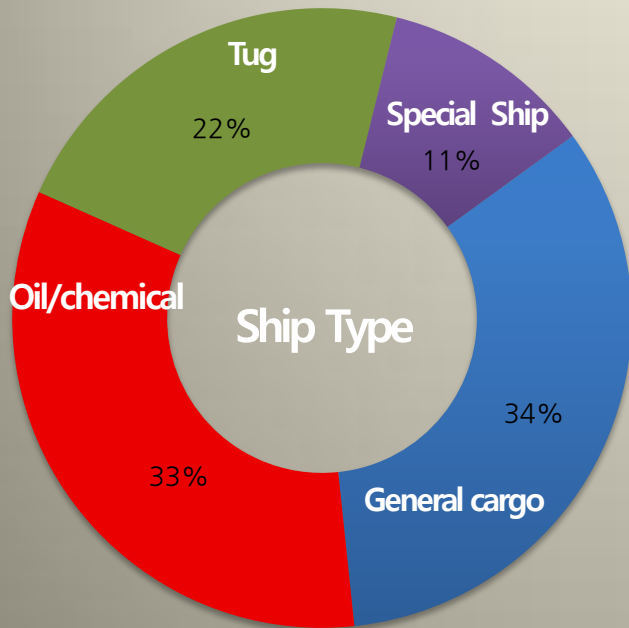

b. Summary of Ship Management

1. General Cargo Ship

Ship's Name	G/T	DWT	Built
WHH	9,991	13,046	1997
WHG	11,481	17,556	2011
WWN	6,154	3,236	1996

2. CABLE LAYER Ship (DP2 Class)

Ship's Name	G/T	DWT	Built
CS CREATOR	5,833	-	2012

3. Oil/Chemical Tanker

Ship's Name	G/T	DWT	Built
D사 (1 vessel)	2,253	3,419	2004
A사 (1 vessel)	4,688	6,758	2008
K사 (1 vessel)	2,486	3,553	2009

4. Tug

Ship's Name	G/T	DWT	Built
Sung Shin	303	-	1980
103 Sung Shin	216	-	1995

■ General Cargo

■ Oil/Chemical tanker

■ Tug

■ Special Ship