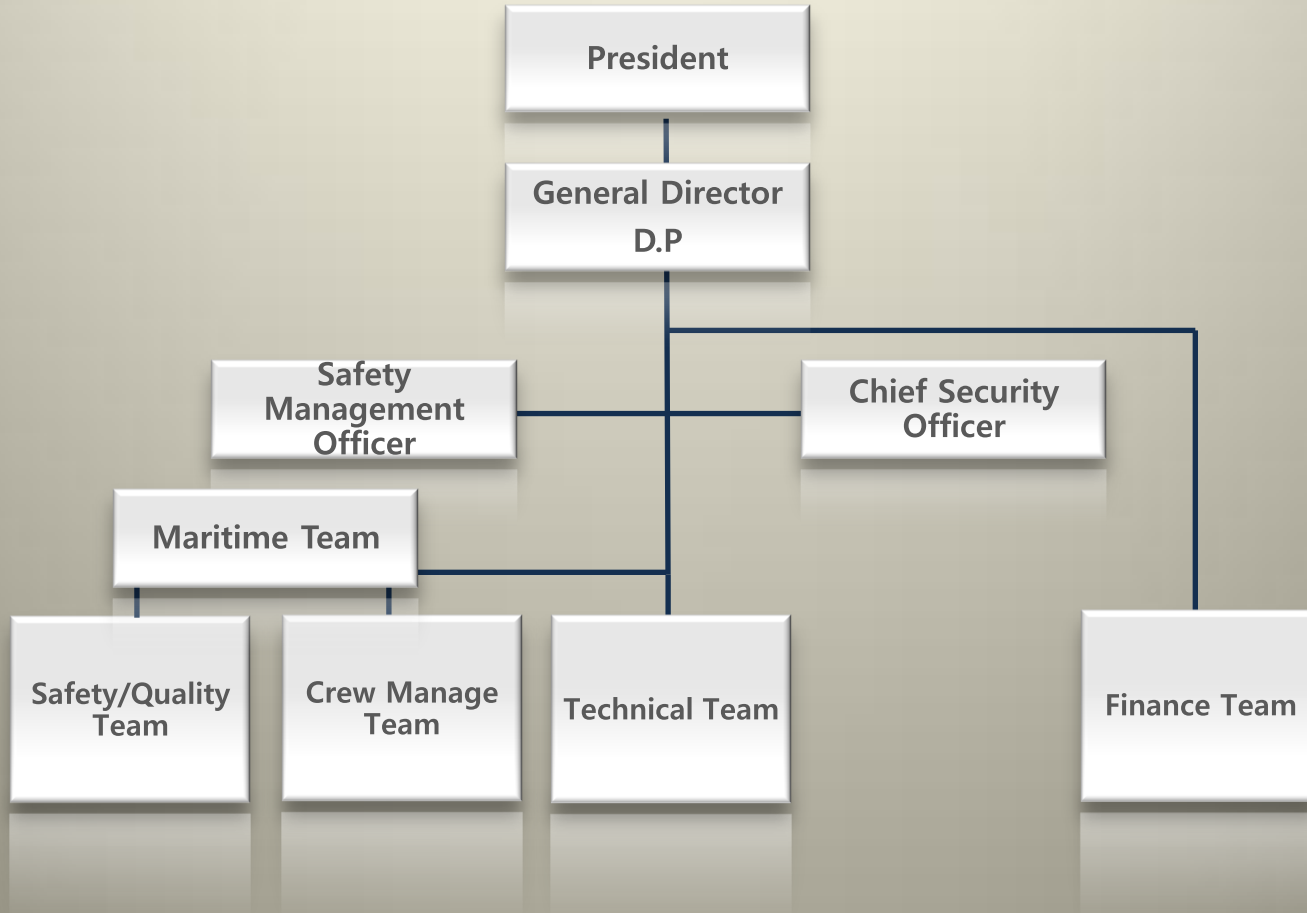

a. Company History

Company Introduction

b. Company Role

c. Organization Chart

Crew / Ship Management

a. Service

Provide high-quality crew & ship management

- Manage Technically
- Crew Management
- Safety/Quality Management
- Purchase ship stores & parts
- Ship Inspection & Test Service
- Manage vessel's schedule
- Dry-dock
- Insurance